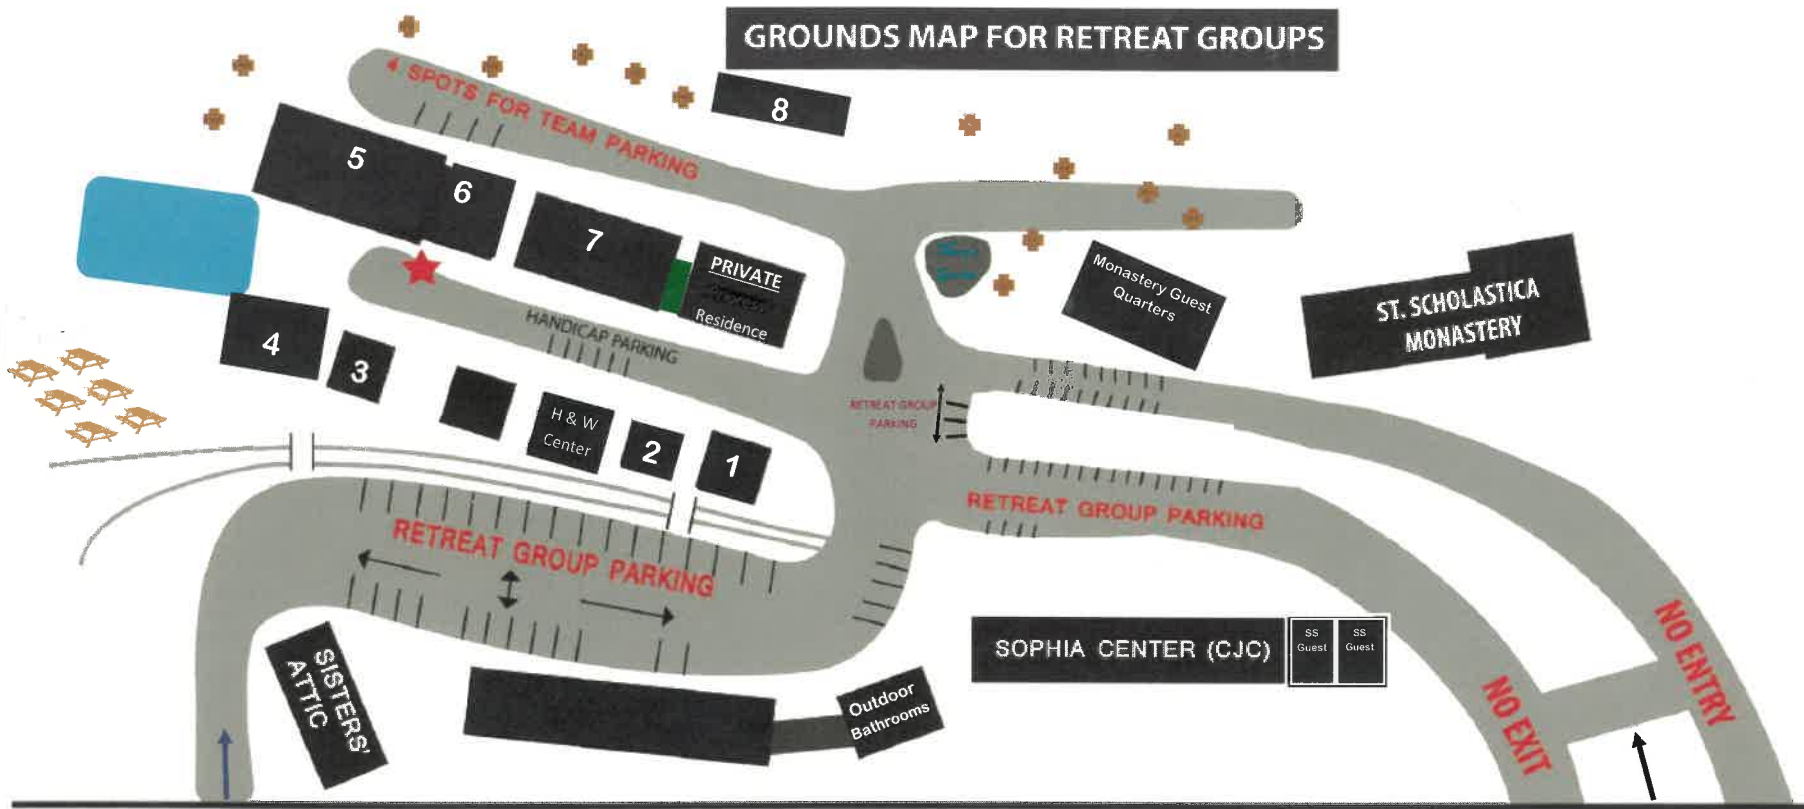

GROUNDS MAP FOR RETREAT GROUPS

RETREAT GROUP ENTRANCE/EXIT: 316 W. HIGHLAND DR.

WEST HIGHLAND DRIVE

PRIVATE GATE: 216 W. HIGHLAND DR.

↑
Public Entrance/Exit for:
 OMEGA RETREAT CENTER
ONLY GATE TO BE USED BY RETREAT GROUPS.

Legend:

- 1. Shalom Small Chapel
- 2. Omega Retreat Center Office
- 3. Bethany (for Individual/Couple Day Retreat use ONLY)
- 4. Haider-Kean Inn
- 5. Benedict Hall
- 6. Lidwina's Dwelling
- 7. Christ The King Chapel
- 8. St. Francis of Assisi Outdoor Chapel

✦ Outdoor Stations of the Cross

★ Retreat groups may *un/load*, but **MUST park** in RETREAT GROUP PARKING.

Denotes Designated Smoking Area on Benedictine Property

* VAPING is strictly FORBIDDEN throughout Benedictine property.

NOT an ↑ ENTRANCE/EXIT for RETREAT GROUPS.
ALL RETREAT GROUPS **MUST** USE 316 ADDRESS GATE.